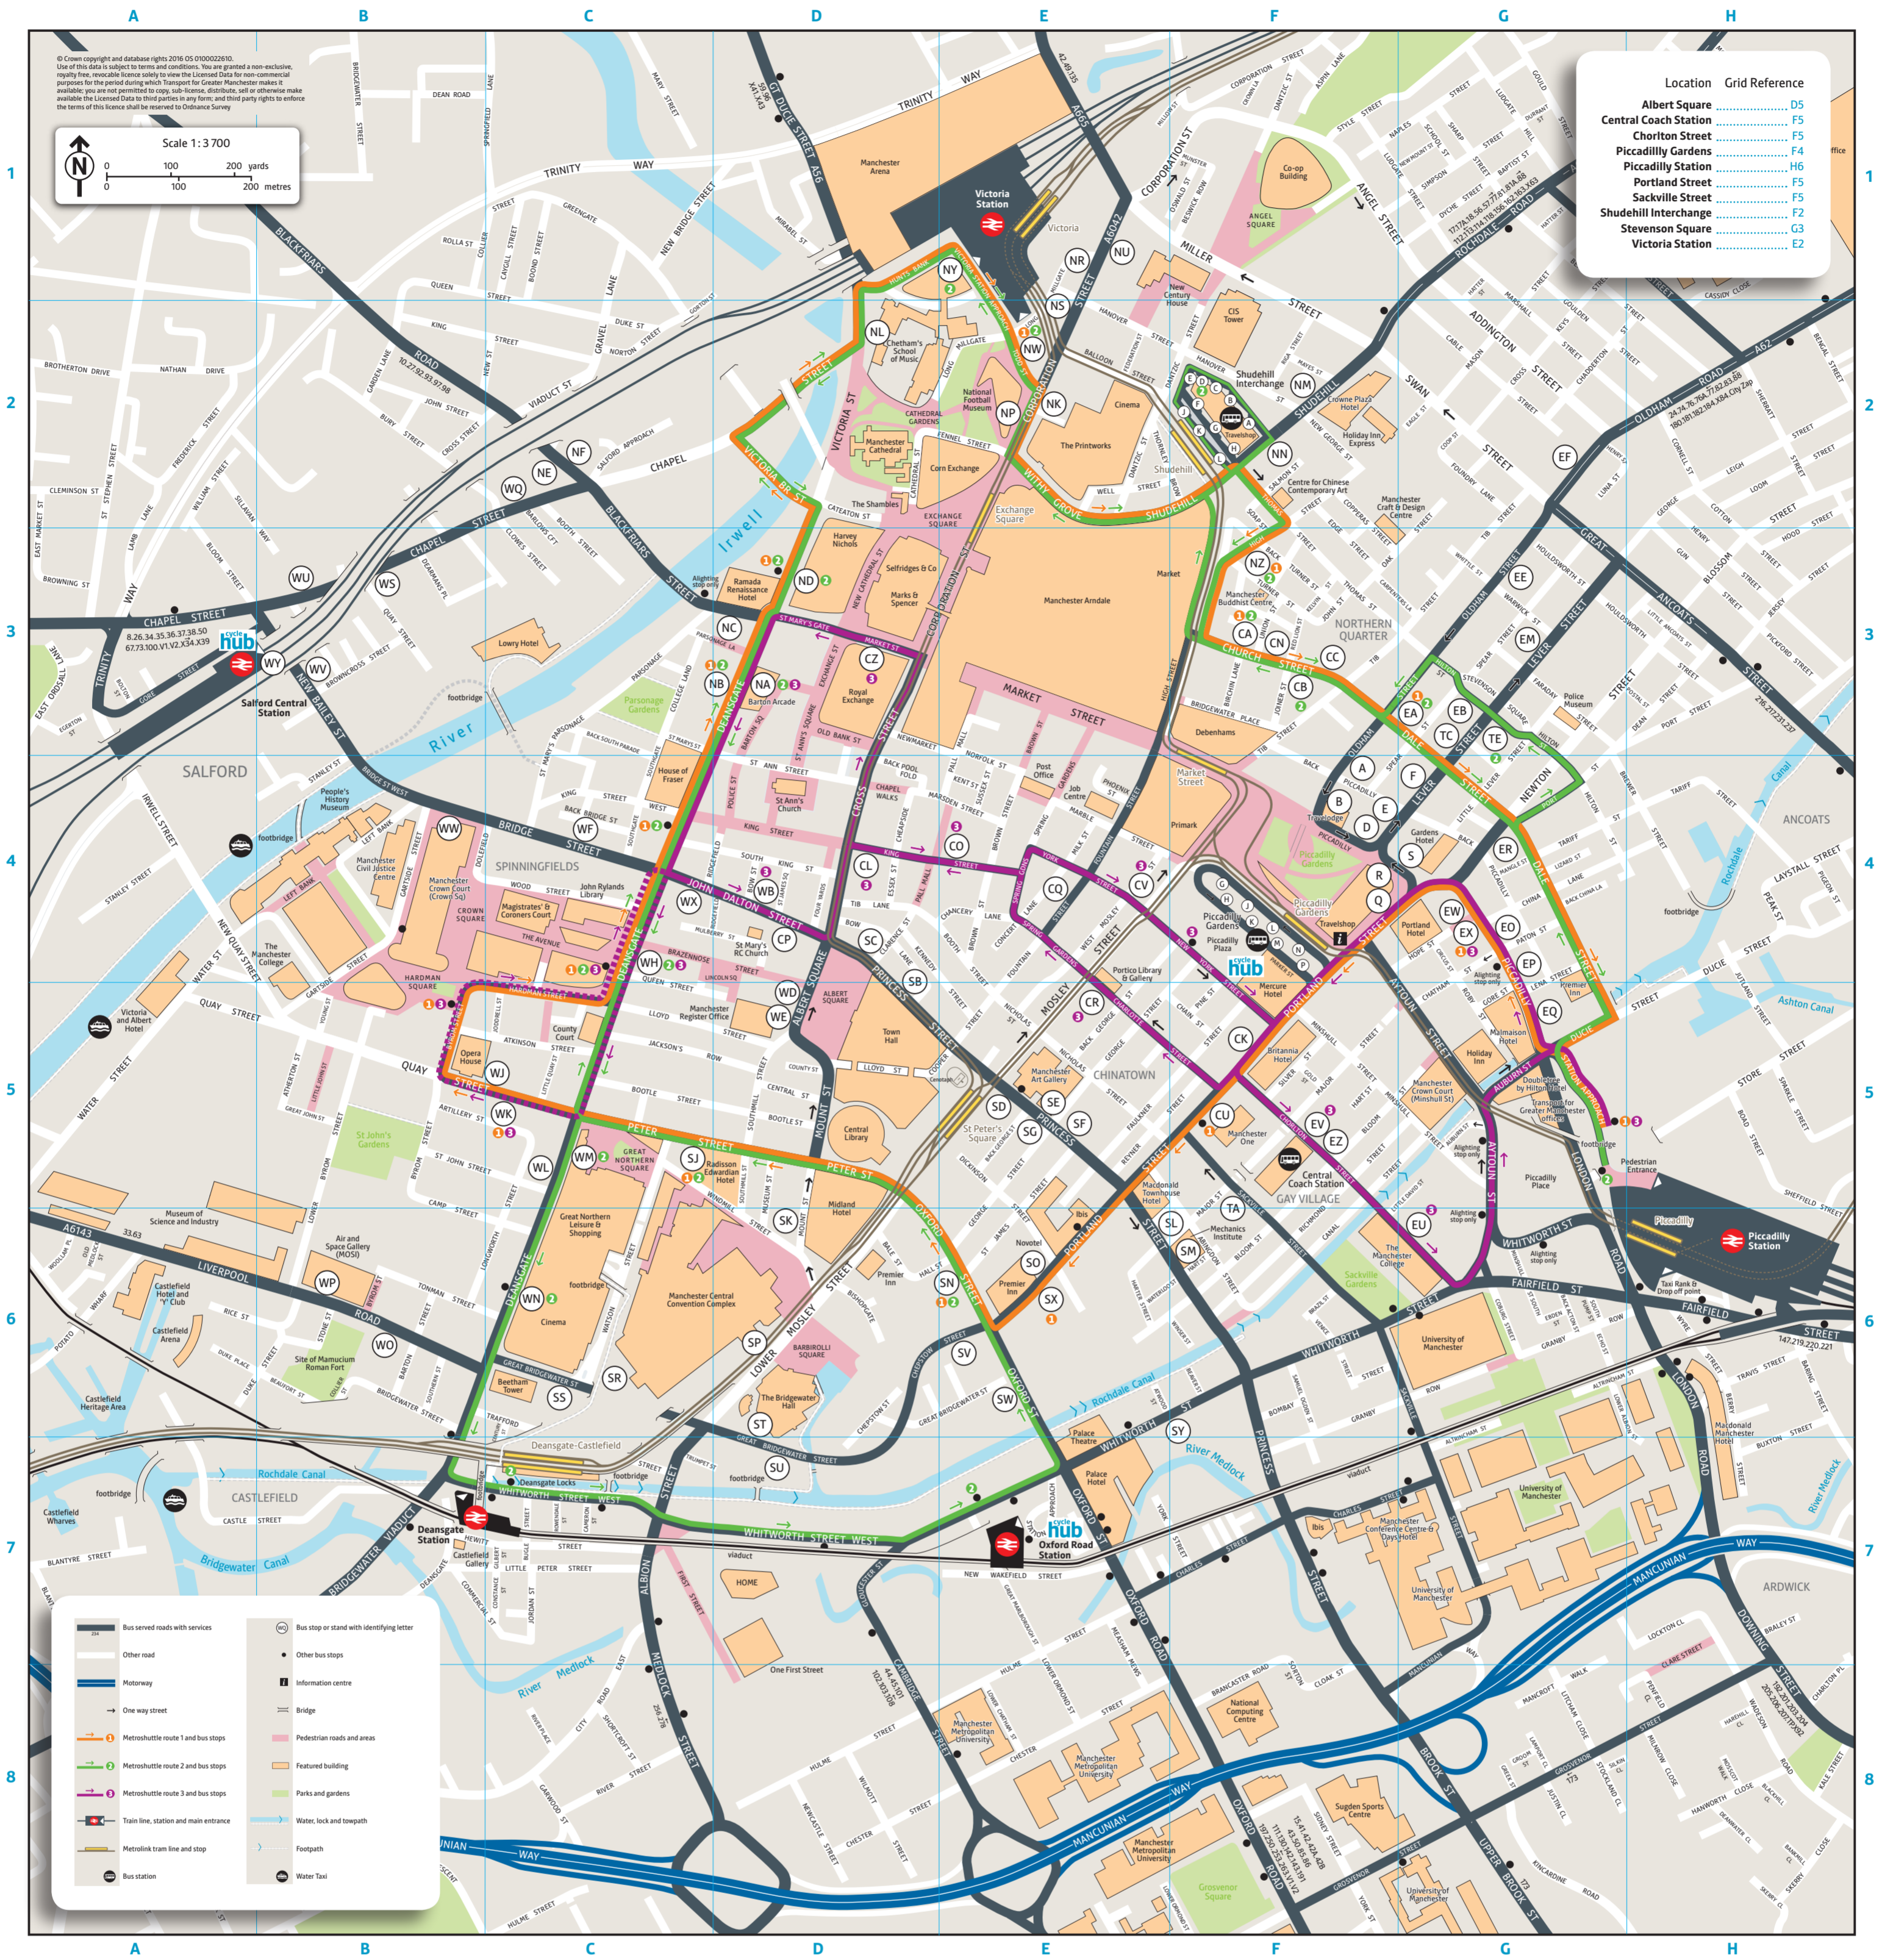

Manchester City Centre public transport map

From 29 October 2017

Bus number	Destination	Main boarding points	Bus number	Destination	Main boarding points	Bus number	Destination	Main boarding points	Bus number	Destination	Main boarding points	Bus number	Destination	Main boarding points
Metroshuttle 1	Piccadilly Train Station – Deansgate circular		42A	Reddish	Piccadilly Gardens	97	Bury	Shudehill Interchange, Victoria Station	201	Hattersley/Hyde	Piccadilly Gardens	X50	intu Trafford Centre	Piccadilly Gardens
Metroshuttle 2	Piccadilly Train Station – Deansgate Train Station circular		42B	Woodford	Piccadilly Gardens	100	intu Trafford Centre/Warrington	Shudehill Interchange, Victoria Station	203	Stockport	Piccadilly Gardens	X58	Flixton	Piccadilly Gardens
Metroshuttle 3	Piccadilly Train Station – Deansgate circular		43	Manchester Airport	Piccadilly Gardens	101	Wythenshawe	Piccadilly Gardens	204	Hyde	Piccadilly Gardens	X63	Heywood	Shudehill Interchange
Metroshuttle routes are shown in the map above			44	Manchester Airport	Piccadilly Gardens	102	Wythenshawe Hospital	Piccadilly Gardens	205	Denton	Piccadilly Gardens	X84	Carrcote	Piccadilly Gardens
8	Bolton	Shudehill Interchange, Victoria Station	45	Heald Green	Piccadilly Gardens	103	Manchester Airport	Piccadilly Gardens	206	Gee Cross	Piccadilly Gardens	X92	Hazel Grove	Piccadilly Gardens
10	Brookhouse	Shudehill Interchange, Victoria Station	49	Oldham	Piccadilly Gardens	108	Runs into Manchester only		207	Gee Cross	Piccadilly Gardens	City Zap	Leeds	Chorlton Street EZ
15	Flixton	Piccadilly Gardens	50	East Didsbury	Albert Square	111	Southern Cemetery	Piccadilly Gardens	216	Ashton-under-Lyne/Stalybridge	Piccadilly Gardens	(from 5 November 2017)		
17	Rochdale	Shudehill Interchange	56	Higher Blackley circular	Shudehill Interchange	112	Middleton	Piccadilly Gardens	217	Ashton-under-Lyne	Shudehill Interchange, Evenings only Piccadilly Gardens	Megabus		Shudehill Interchange
17A	Rochdale	Shudehill Interchange	57	Higher Blackley circular	Shudehill Interchange	113	Runs into Manchester only		219	Ashton-under-Lyne/Stalybridge	Piccadilly Gardens	National Express		Central Coach Station
18	Langley	Piccadilly Gardens, Shudehill Interchange	59	Rushcroft	Piccadilly Gardens, Victoria Station	114	Alkington/Boarshaw	Piccadilly Gardens	220	Stalybridge	Piccadilly Gardens	Ⓜ Buses after midnight		
18	Manchester Royal Infirmary	Piccadilly Gardens, Shudehill Interchange	63	Brookhouse	Piccadilly Gardens	118	North Manchester General Hospital/Dam Head	Piccadilly Gardens	221	Dukinfield	Piccadilly Gardens			
24	Rochdale	Piccadilly Gardens	67	Cadishead	Shudehill Interchange, Victoria Station	130	Macclesfield	Piccadilly Gardens	221	Ashton-under-Lyne	Piccadilly Gardens			
26	Leigh	Piccadilly Gardens, Albert Square	73	Clifton	Deansgate NB, Blackfriars Street NC	135	Bury	Piccadilly Gardens, Victoria Station	227	Glossop	Piccadilly Gardens			
27	Swinton	Shudehill Interchange, Victoria Station	74	Oldham	Piccadilly Gardens	142	East Didsbury	Piccadilly Gardens	250	intu Trafford Centre	Piccadilly Gardens			
33	Worsley/Wigan	Piccadilly Gardens	76	Oldham	Piccadilly Gardens	143	West Didsbury	Piccadilly Gardens	253	Runs into Manchester only				
34	Leigh/Bryn	Piccadilly Gardens, Albert Square	76A	Oldham	Piccadilly Gardens	147	Manchester Royal Infirmary	Piccadilly Station	255	Partington	Piccadilly Gardens			
35	Tyldesley	Piccadilly Gardens, Albert Square	77	Runs into Manchester only		156	Middleton	Shudehill Interchange	256	Flixton	Piccadilly Gardens			
36	Bolton	Piccadilly Gardens, Albert Square	81	Derker	Piccadilly Gardens	162	Norden	Piccadilly Gardens	263	Altrincham	Piccadilly Gardens			
37	Bolton	Piccadilly Gardens, Albert Square	81A	Holts	Piccadilly Gardens	163	Bury	Piccadilly Gardens	278	Reddish	Albert Square			
38	Logistics North	Piccadilly Gardens, Albert Square	82	Oldham/Lees	Piccadilly Gardens	173	Stepping Hill	Piccadilly Gardens	291	intu Trafford Centre	Piccadilly Gardens			
41	Sale/Altrincham	Piccadilly Gardens	83	Sholwer	Piccadilly Gardens	180	Greenfield	Piccadilly Gardens	TP	Derby	Central Coach Station			
42	East Didsbury/Stockport	Piccadilly Gardens	85	Chorlton	Piccadilly Gardens	181	Shaw/Rochdale	Piccadilly Gardens	V1	Leigh	Albert Square			
42	Middleton	Piccadilly Gardens, Victoria Station	86	Chorlton	Piccadilly Gardens	182	Shaw/Rochdale	Piccadilly Gardens	V1	Manchester Royal Infirmary	Albert Square			
			88	White Moss	Piccadilly Gardens	184	Huddersfield	Piccadilly Gardens	V2	Manchester Royal Infirmary	Albert Square			
			92	Bury	Shudehill Interchange, Victoria Station	191	Hazel Grove	Albert Square	X34	Runs into Manchester only				
			93	Prestwich/Bury	Shudehill Interchange, Victoria Station	192	Hazel Grove	Piccadilly Gardens	X39	Farnworth	Piccadilly Gardens, Albert Square			
			96	Simister	Shudehill Interchange, Victoria Station	197	Stockport	Albert Square	X41	Blackburn	Chorlton Street EZ			
									X43	Nelson/Skipton	Chorlton Street EZ			